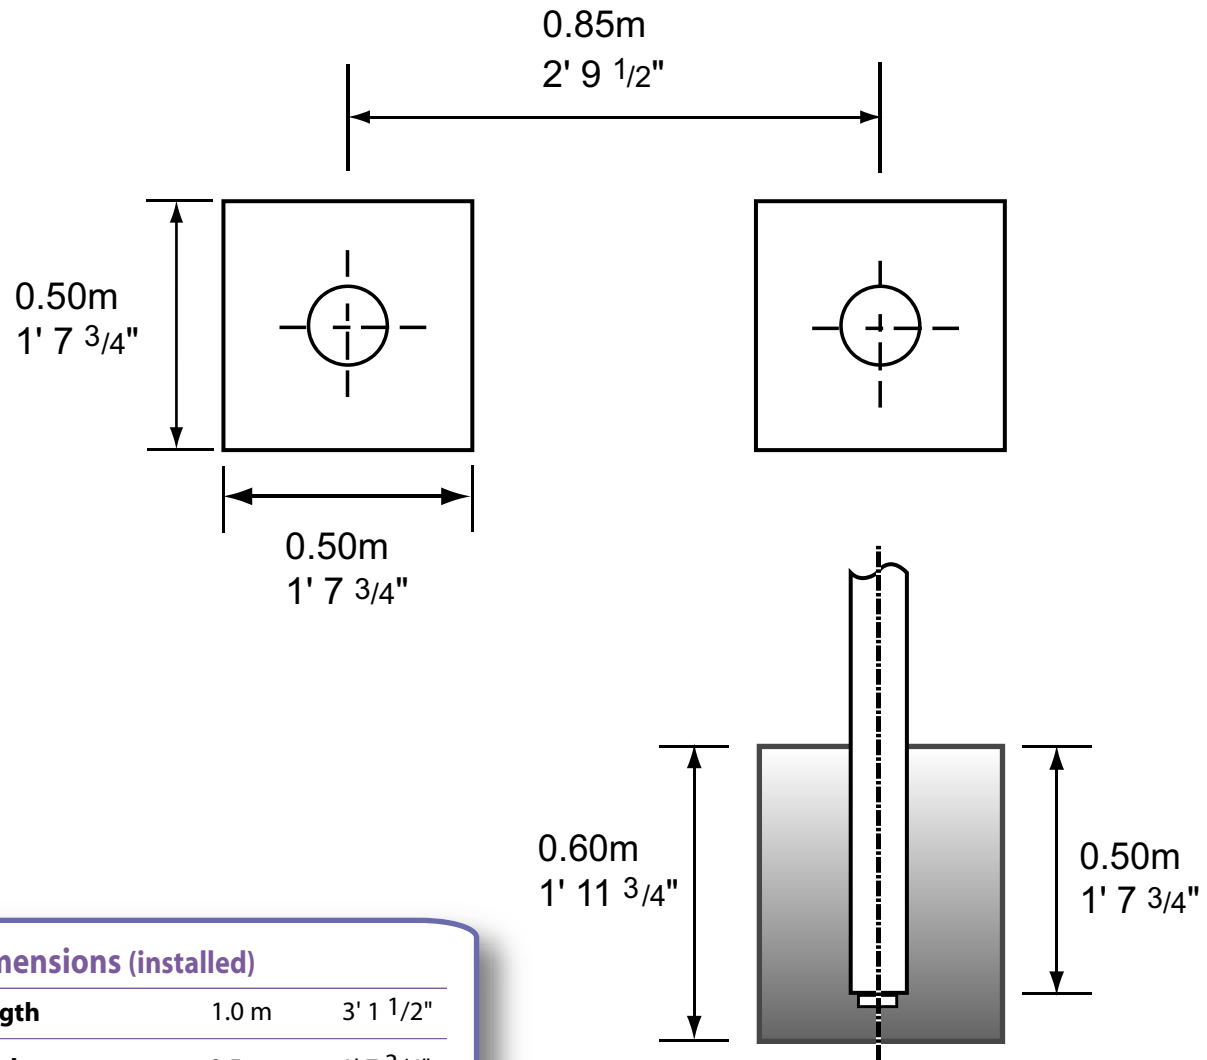

STRENGTH TESTER

OUTDOOR FITNESS

Installation Support
(877) 517-2200 or (719) 488-3812
support@outdoor-fitness.com

Weight

Net Weight	84.6 kgs.	186.5 lbs.
Ship Weight	86.7 kgs.	191.1 lbs.

Dimensions (installed)

Length	1.0 m	3' 1 1/2"
Width	0.5 m	1' 7 3/4"
Height	1.8 m	5' 11"